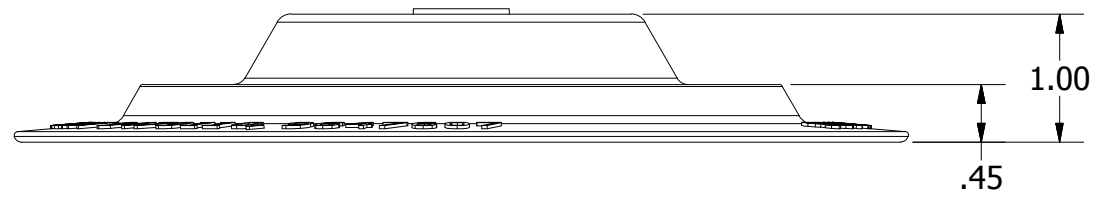

Silicone Foam
PSA Washer

$\phi 7.0$

3/8-16 DOWN 0.8 INCHES

$\phi .279$ (12X)

$\phi .279$ AT 30° (4X)

1.00

.45

 Sustainable Technologies 1101 National Drive, Suite B. Sacramento, CA 95834 (916)824-3080 www.sustainabletechnologiesllc.com	CUT SHEET		MOLDED FACET ASSY	
	REV DATE: 6/14/18		CS-AS0011-01	
	MATERIAL: ADC 12 ALUM.			
PatentS 9479110, 9147607 and Patent Pending		NOT TO SCALE		SHEET 1 OF 1