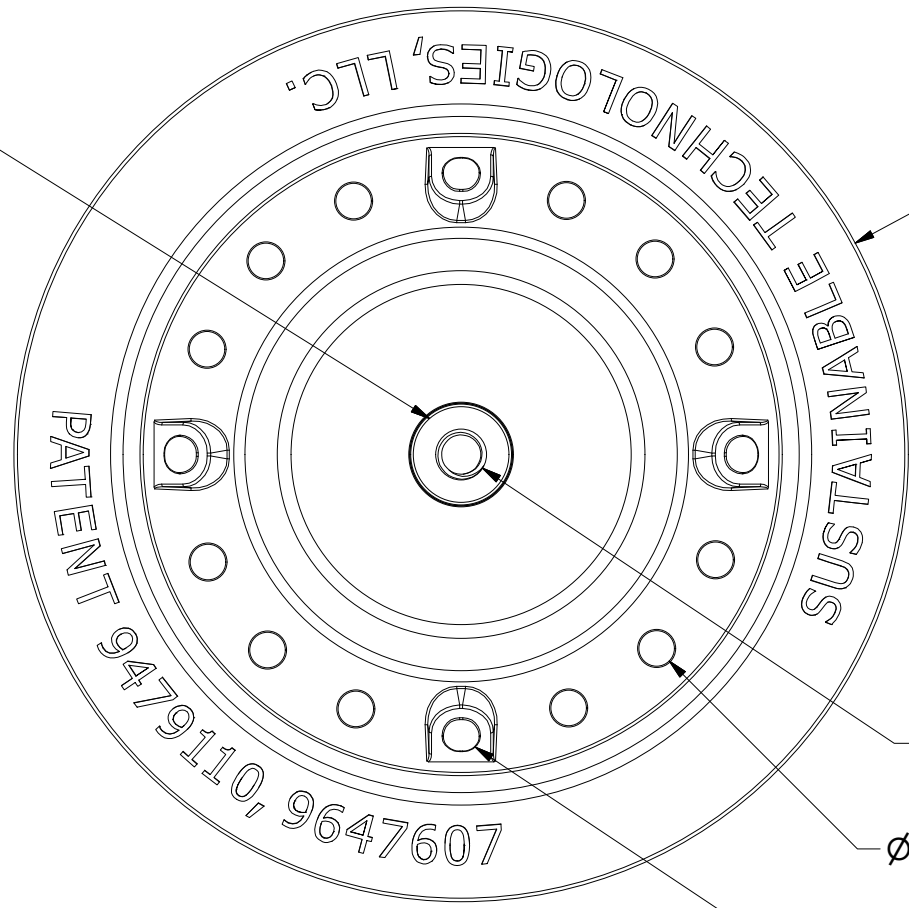

Silicone Foam
PSA Washer

$\phi 7.0$

3/8-16 DOWN 0.8 INCHES

$\phi .279$ (12X)

$\phi .279$ AT 30° (4X)

1.00

.45

 Sustainable Technologies 1101 National Drive, Suite B. Sacramento, CA 95834 (916)824-3080 www.sustainabletechnologiesllc.com	CUT SHEET		MOLDED FACET ASSY	
	REV DATE: 6/14/18		CS-AS0011-01	
	MATERIAL: ADC 12 ALUM.			
PatentS 9479110, 9147607 and Patent Pending		NOT TO SCALE		SHEET 1 OF 1